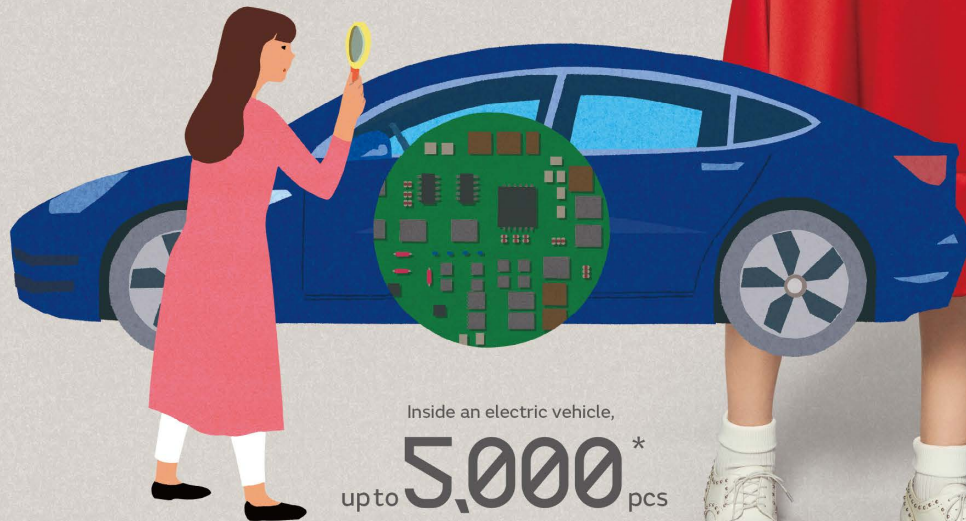

Inside a PC,
up to **600***
pcs

Inside a smart phone,
up to **1,000***
pcs

So close by...
Murata is everywhere!

Inside an electric vehicle,
up to **5,000***
pcs

Inside a TV,
up to **500***
pcs

There are an incredible
number of Murata parts
that support our
everyday lives.

Actually, a majority of things that move with electricity use “Murata products”
For instance, there are up to 1,000 pcs in just one smart phone.
There are 500 in a TV and 600 in a PC.
For electric vehicles, there are 5,000 pcs.
While each one is very small, they are making huge differences in our everyday lives.
And the smaller the part, the bigger the contribution to conservation of resources and energy.
Murata supports everyday lives and does so sustainably.